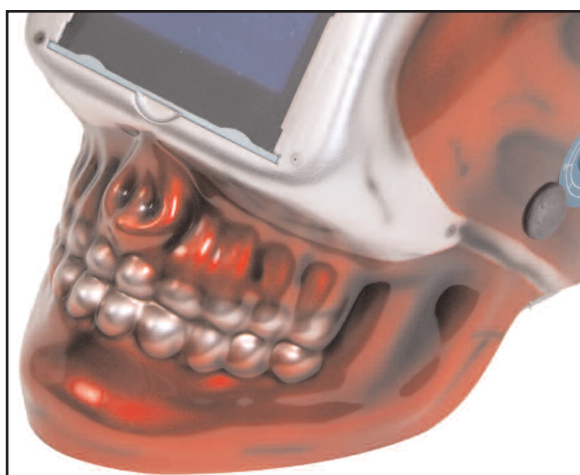

## AutoTwirler Pro Vehicle Rotisseres

**An All-Access  
Pass to Your  
Vehicle!**

The AutoTwirler Pro gives you access to the entire car for welding, sanding, and painting.

[MORE INFORMATION](#)

## Schumacher SpeedCharger Battery Chargers

**Charge and Maintain All Your 12 Volt Batteries!**  
Schumacher Electric's microprocessor-controlled SpeedChargers can handle virtually any type of 12-volt automotive battery, including motorcycle/ATV types.

## Summit Racing Welding Helmets

**Auto-Darkening Eye Protection with Attitude!**

Be the coolest welder in your neighborhood with a Summit Racing Welding Helmet. Choose from six styles with an auto-darkening view lens that goes from light to dark in milliseconds.